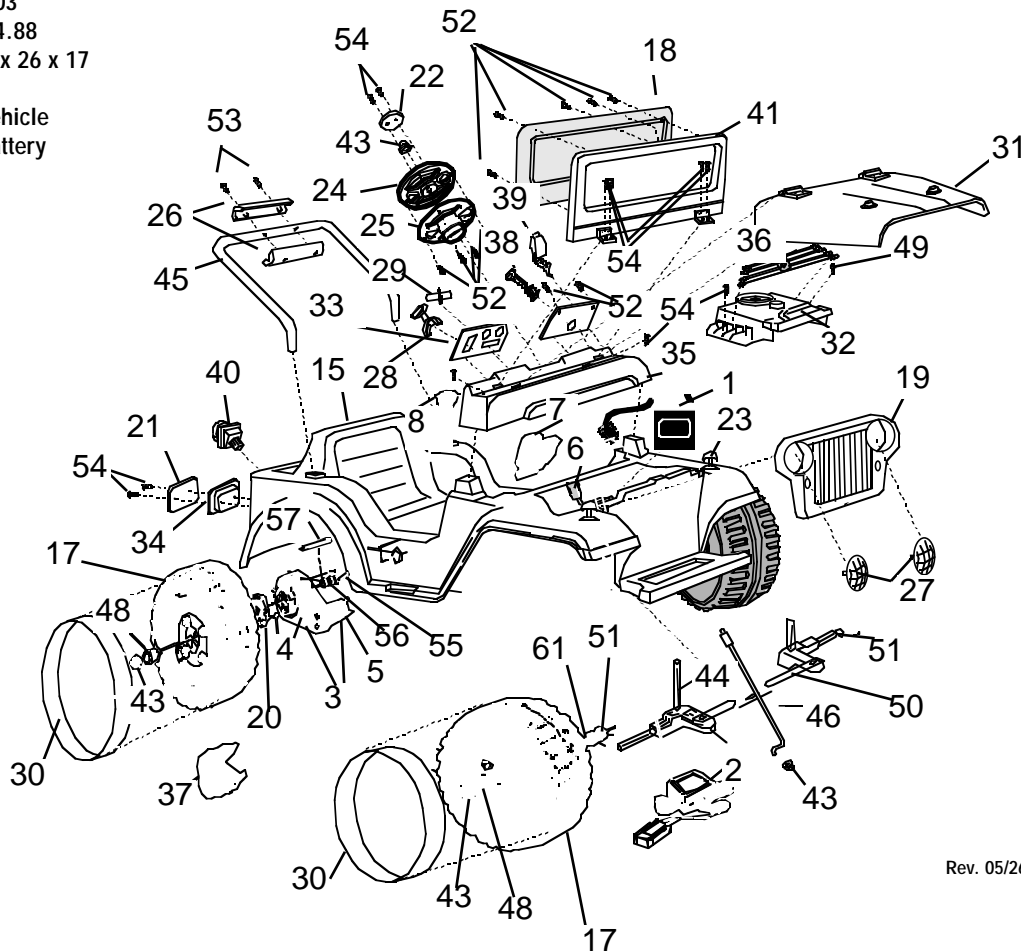

Age Range: 1 1/2-4 Yrs
Weight Limit: 50 lbs Max
Surfaces: Asphalt &
Other Hard Surfaces
Speed: 2 1/2 MPH
For/Rev
Colors: Pink Body/
White Wheels

C0727 Lil Jeep-Pink

6 VOLT-Preschool Series

Intro: 2003
Suggested Retail: $74.88
Box Dimensions: 38 x 26 x 17
Warranty

One Year Vehicle
6 Months Battery

Rev. 05/26/04

Item No.	Description	Part No.	Qty.	Item No.	Description	Part No.	Qty.	Item No.	Description	Part No.	Qty.	
Working / Electrical Parts												
1.	6V Battery	00801-1234	1	31.	Hood Pink (N/A)	74780-2119	1	55.	Rear Axle Spacer	73233-2369	1	
2.	6V Charger	00801-0975	1	32.	False Motor	74780-2379	1	56.	7/16 Washer	0801-0196	3	
3.	Motor Gearbox Assembly	74780-9509	1	33.	Dash Bezel Set	74780-2699	1	57.	Rear Axle	76135-4509	1	
4.	Gearbox W/out Motor	74580-9269	1	34.	Taillight Housing Set	76960-2659	1	58.	Round bushing-front	74770-2539	4	
5.	Motor Pinion Assembly	74590-9539	1	35.	Dash	74780-2329	1					
6.	Main Harness Assembly	74780-9799	1	36.	False Motor Wires	78480-2129	1	Parts Not Shown				
7.	Footboard Assembly	74780-9159	1	37.	Motor Cover	74750-2359	1	Parts Bag	74388-9359	1		
8.	Control Switch	00801-0885	1	38.	Key Assembly	78490-9369	1	Hardware Bag	74547-9279	1		
Plastic / Other Parts				39.	Microphone N/A	74780-9489	1	Owner's Manual	C0727-0920	1		
15.	Body w/seat N/A	74780-2309	1	40.	Gas Cap Assembly N/A	78477-2089	1	Large Decal Sheet	C0727-0340	1		
17.	Wheel N/A	74760-2459	4	41.	Windshield Frame	74780-2339	1	Small Decal Sheet	C0727-0350	1		
18.	Windshield	3800-6733	1	Hardware / Metal Parts				Adhesive Clip-Harness	0801-0313	1		
19.	Grill N/A	3800-6735	1	43.	.354 Cap Nut	0801-0548	6	Footswitch Singalux	0801-0538	1		
20.	Driver	73233-2239	1	44.	Front Axle	73241-4509	2	Front Post Bushing	74770-2669	2		
21.	Taillight Lens Set	73233-2279	1	45.	Roll Bar (Sport Bar)	74760-4219	1	Rear Axle Post Support-	74770-2369	2		
22.	Steering Wheel Cap	74350-2729	1	46.	Steering Column	74780-4239	1					
23.	Hood Latch Assembly	74350-9559	1	48.	7/16 Round Bushing (Axle)	74550-2689	7					
24.	Steering Wheel Cover	74388-2219	1	49.	#8 X 18 X 1" Screw	0801-0222	2					
25.	Steering Wheel Base	74388-2239	1	50.	Steering Linkage Assy.	76181-4229	1					
26.	Rollbar Cover Set N/A	74388-9279	1	51.	5/16 Washer	0801-0253	2					
27.	Headlight Lens	74547-2279	2	52.	#6 X 1/2" Screw N/A (Order Hardware Bag)	0801-0280	11					
28.	Shift Lever	74550-2229	1	53.	#6 X 1 1/2" Screw N/A	00801-0870	2					
29.	Radio Knob (Dial)	74550-2719	1	54.	#8 X 1" Screw	0912-8003	12					
30.	Traction Band Set	74760-2249	1									

N/A = Not Available

Bold and Underlined parts are to be purchased and installed by Service Centers only. These items may not be sold directly to consumers by Service Centers or Fisher-Price